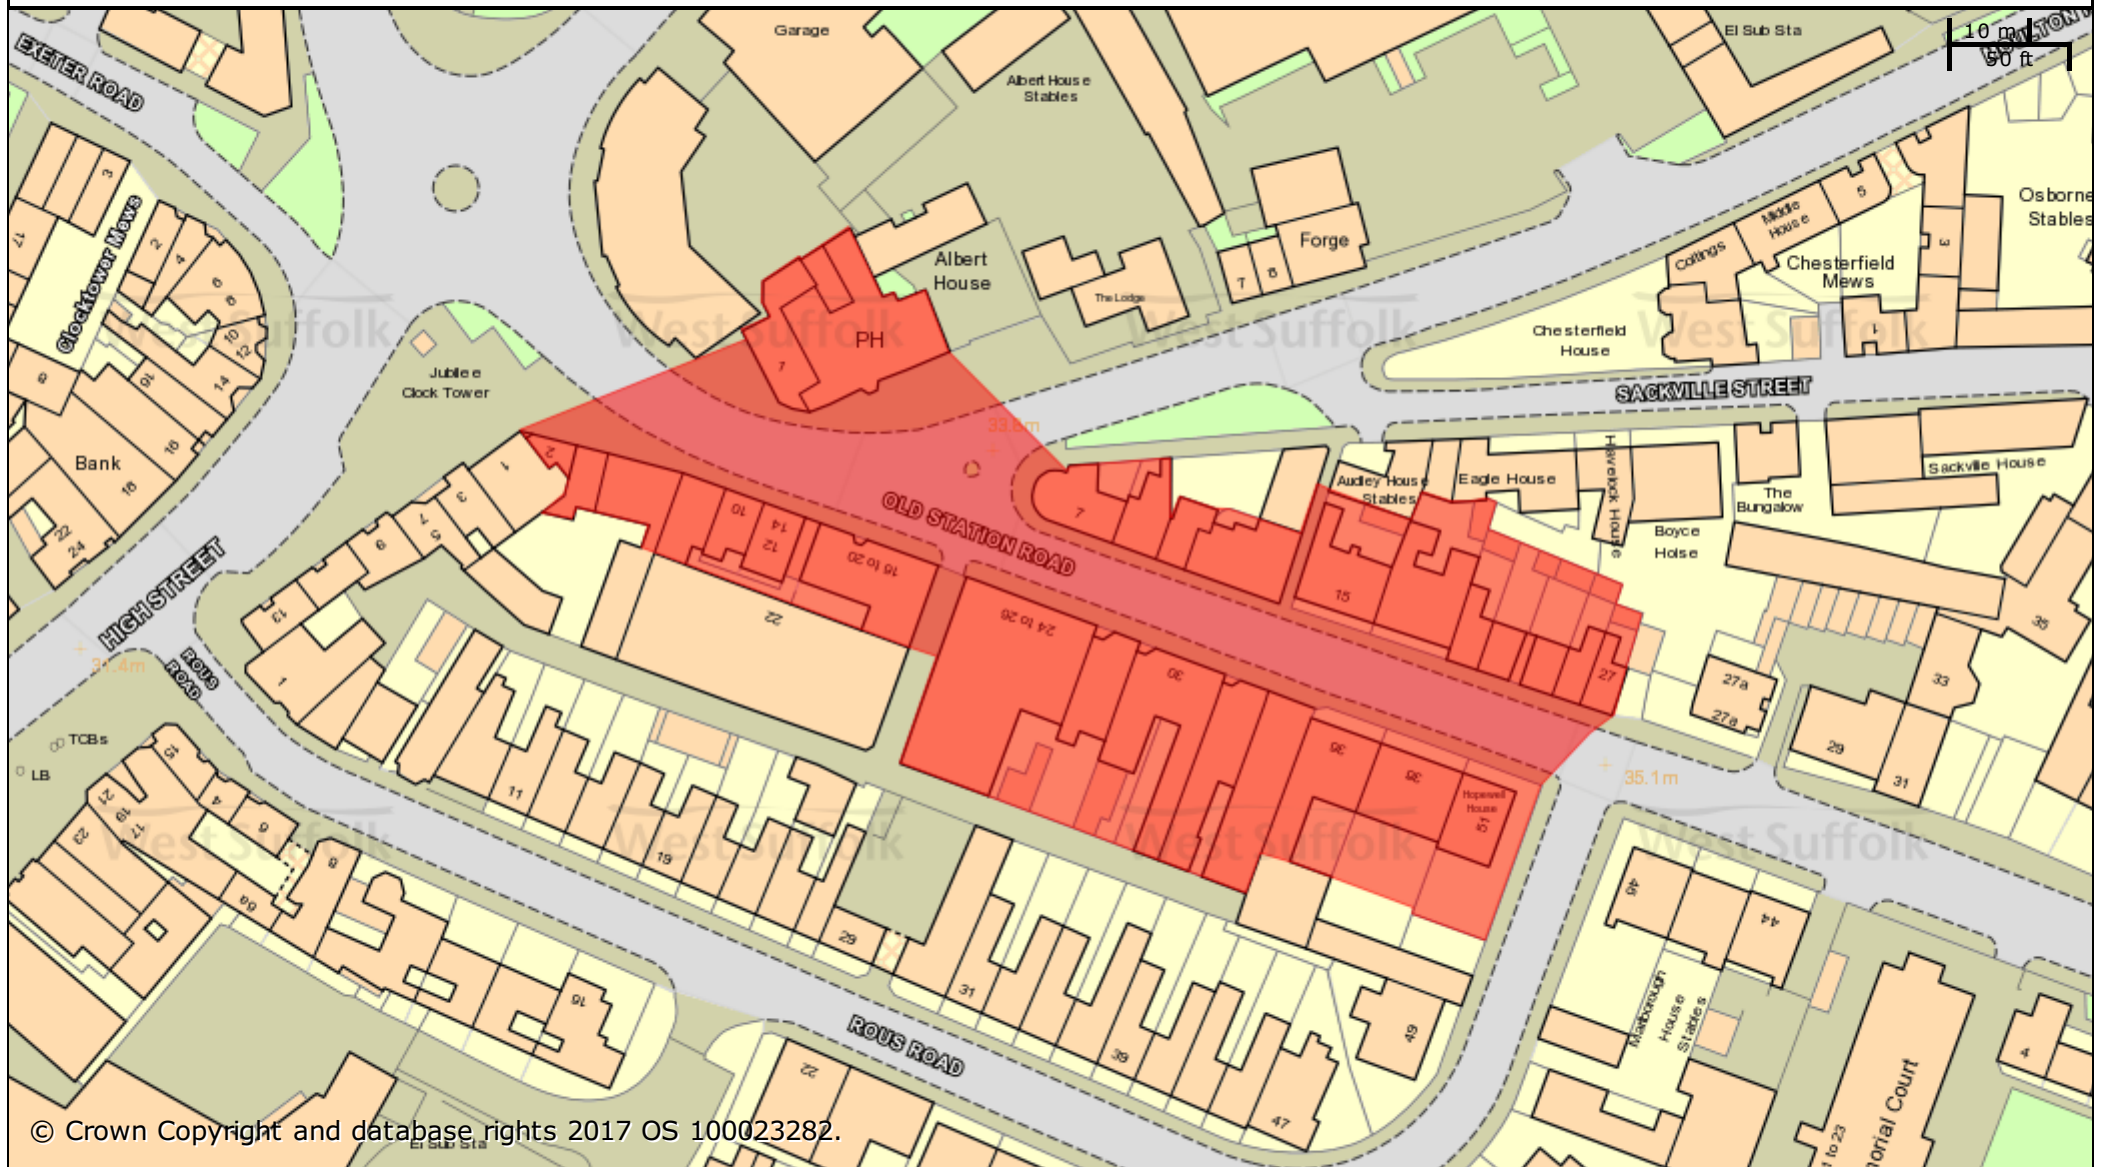

Newmarket Air Quality Management Area (2017 Variation)

© Crown Copyright and database rights 2017 OS 100023282.

St Edmundsbury BC
Western Way
Bury St Edmunds
IP33 3YU
01284 763233

Forest Heath & St Edmundsbury councils
West Suffolk
working together
www.westsuffolk.gov.uk